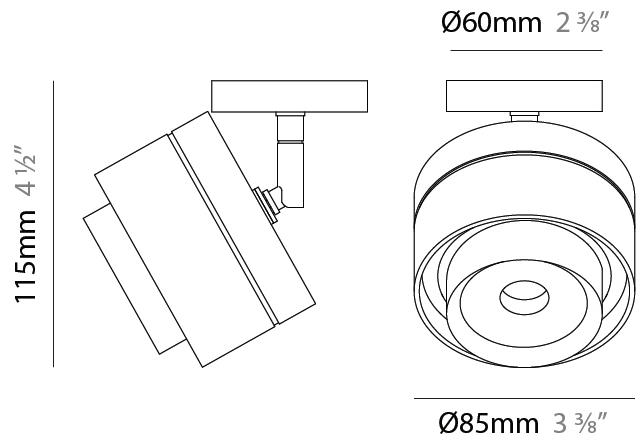

ZOOM SURFACE

A7200015- -

base number   Color   Finish
Temperature   Options

1. To build a product code in our configurator select the specify button on the base model # product page
2. To build a manual product code on this datasheet choose from the options listed below in blue font and add the suffix to the base model #

GENERAL

Series: Zoom
Brand: Letroh
Division: Architectural
Mounting Type: Surface
Mounting Location: Ceiling
Subcategory: Spots

PHYSICAL

Shape: Rectangle
Diameter (mm): 85
Diameter (in): 3 3/8
Height (mm): 115
Height (in): 4 1/2
Light Distribution: Adjustable / Downlight
Weight (kg): 0.38
Weight (lbs): 0.73
Fixture Finish: WHI / BLK
Fixture Material: Aluminum

ELECTRICAL

Lamp Type: LED (Zhaga Standard)
Input Wattage (W): 14.7
Total Output Wattage (W): 12.7
Dimming: Tri-Mode (Non-Dimming and Phase Dimming (120Vac only) and 0-10V Dimming)
Driver Included: No
Driver Location: Remote
Driver Type: Constant Current - Universal
Driver Class: Class 2
Housing: ENCP3
Input Voltage (V): 120 - 277
Constant Current (MA): 350

LED

Color Temperature (°K): 2700 / 3000
Max. Delivered Lumen (lm): 831 / 878
Nominal Lumen (lm): 1010 / 1068
CRI: >97 CRI
Lamp Life (hrs): 50000

OPTICAL

Optic°: 12 - 46
Adjustability: Tilting and rotating

RATINGS AND CERTIFICATIONS

Certified By: Certified for North American Standards
IP rating: IP20