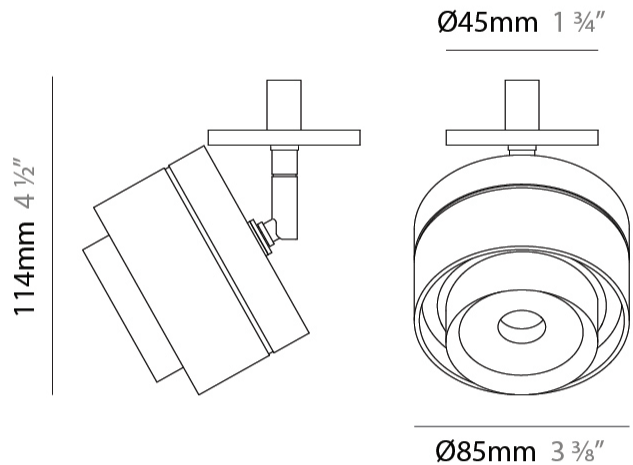

ZOOM SURFACE

A7200014- -

base number   Color   Finish
Temperature   Options

1. To build a product code in our configurator select the specify button on the base model # product page
2. To build a manual product code on this datasheet choose from the options listed below in blue font and add the suffix to the base model #

GENERAL

Series: Zoom
Brand: Letroh
Division: Architectural
Mounting Type: Surface
Mounting Location: Ceiling
Subcategory: Spots

PHYSICAL

Shape: Rectangle
Diameter (mm): 85
Diameter (in): 3 3/8
Height (mm): 114
Height (in): 4 1/2
Light Distribution: Adjustable / Downlight
Weight (kg): 0.38
Weight (lbs): 0.73
Fixture Finish: WHI / BLK
Fixture Material: Aluminum

ELECTRICAL

Lamp Type: LED (Zhaga Standard)
Input Wattage (W): 14.7
Total Output Wattage (W): 12.7
Dimming: Tri-Mode (Non-Dimming and Phase Dimming (120Vac only) and 0-10V Dimming)
Driver Included: No
Driver Location: Remote
Driver Type: Constant Current - Universal
Driver Class: Class 2
Housing: ENCP3
Input Voltage (V): 120 - 277
Constant Current (MA): 350

LED

Color Temperature (°K): 2700 / 3000
Max. Delivered Lumen (lm): 831 / 878
Nominal Lumen (lm): 1010 / 1068
CRI: >97 CRI
Lamp Life (hrs): 50000

OPTICAL

Optic°: 12 - 46
Adjustability: Tilting and rotating

RATINGS AND CERTIFICATIONS

Certified By: Certified for North American Standards
IP rating: IP20